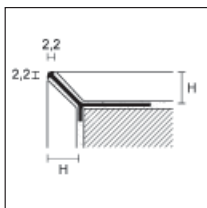

IPV/

ART. FINITURA - FINISHING

ALLUMINIO VERNICIATO
COLOUR-COATED ALUMINIUM

TREND COLOR STONE

testa di moro dark brown	
grigio antracite anthracite grey	
grigio antico ancient grey	
grigio grey	
ruggine rust	
bronzo bronze	
pietra stone	
greige greige	
sabbia sand	
beige beige	
bianco stone white stone	
nero stone black stone	

IPV/