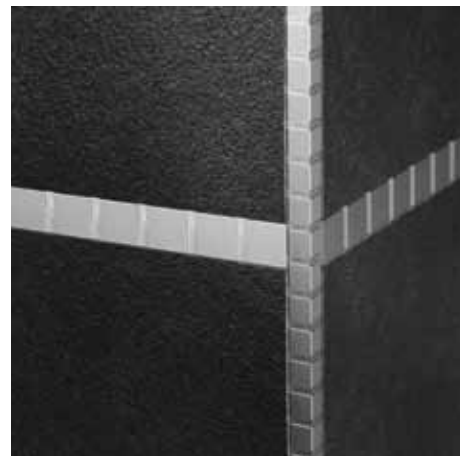

ZQACD/10 + LFCD/10 alluminio anodizzato
ZQACD/10 + LFCD/10 anodised aluminium