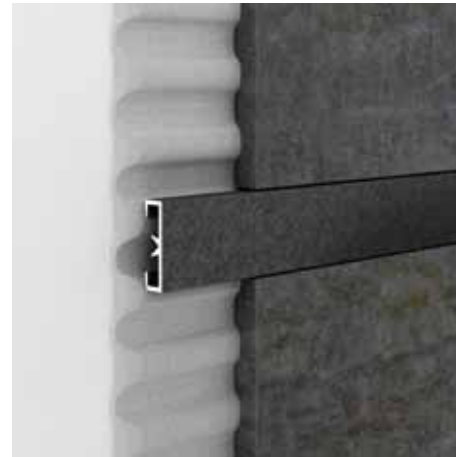

LDAD carbon - *carbon*