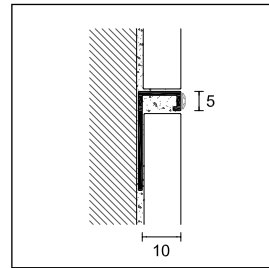

UKG/10 ottone dorato 24K
UKG/10 24K gold-plated brass

DJKG/10 ottone dorato 24K
DJKG/10 24K gold-plated brass

DJKC/10
DJKGC/10

UKC/10
UKGC/10

C - DESIGN

lunghezza - length = 270 cm - H = 10

ART. finitura - finishing

C - DESIGN

lunghezza - length = 270 cm - H = 10

ART. finitura - finishing

OTTONE - BRASS

UKC/10	ottone cromato + cristalli Swarovski® chromium-plated brass + crystals from Swarovski®	
UKGC/10	ottone dorato 24K + cristalli Swarovski® 24K gold-plated brass + crystals from Swarovski®	
UKG/10	ottone dorato 24K 24K gold-plated brass	