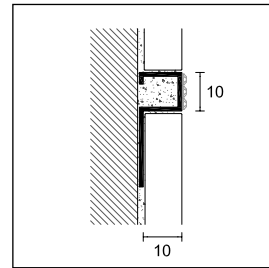

UKG/10 ottone dorato 24K
UKG/10 24K gold-plated brass

DJKG/10 ottone dorato 24K
DJKG/10 24K gold-plated brass

DJKC/10
DJKGC/10

UKC/10
UKGC/10

C - DESIGN

lunghezza - length = 270 cm - H = 10

ART. finitura - finishing

C - DESIGN

lunghezza - length = 270 cm - H = 10

ART. finitura - finishing

OTTONE - BRASS

UKC/10	ottone cromato + cristalli Swarovski® chromium-plated brass + crystals from Swarovski®	
UKGC/10	ottone dorato 24K + cristalli Swarovski® 24K gold-plated brass + crystals from Swarovski®	
UKG/10	ottone dorato 24K 24K gold-plated brass	