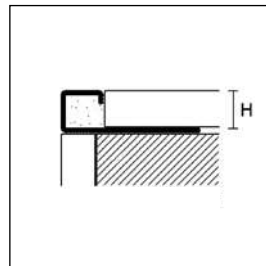

ZQVN/

PROANGLE Q

lunghezza - length = 270 cm - H = 8/10/11/12,5

ART. finitura - finishing

ALLUMINIO VERNICIATO - COLOR-COATED ALUMINIUM

TREND COLOR STONE

nero ST - black ST	
testa di moro - dark brown	
grigio antracite - anthracite grey	
grigio antico - ancient grey	
grigio - grey	
ZQVN/ ruggine - rust	
bronzo - bronze	
pietra - stone	
greige - greige	
sabbia - sand	
beige - beige	
bianco ST - white ST