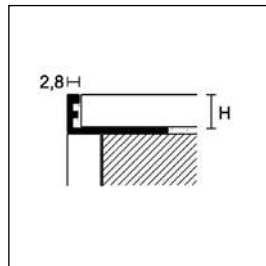

ZV/

PROANGLE

lunghezza - length = 270 cm - H = 8/10/11

ART. finitura - finishing

ALLUMINIO VERNICIATO - COLOR-COATED ALUMINIUM

TREND COLOR STONE

nero ST - black ST	
testa di moro - dark brown	
grigio antracite - anthracite grey	
grigio antico - ancient grey	
grigio - grey	
ZV/ ruggine - rust	
bronzo - bronze	
pietra - stone	
greige - greige	
sabbia - sand	
beige - beige	
bianco ST - white ST