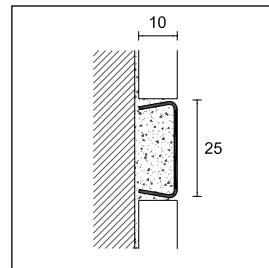

LAD/I

Disponibili angoli esterni, interni e terminale
Available outside / inside corners / end caps

PROLIST - S DESIGN

lunghezza - *length* = 270 cm - L x H = 25x10

ART. finitura - *finishing*

ACCIAIO INOX CROMATO - *CHROMIUM-PLATED STAINLESS STEEL*

	nichel - <i>nickel</i>	
LAD/I	black nichel - <i>black nickel</i>	
	bronzo rame - <i>copper bronze</i>	
	bronzo ottone - <i>brass bronze</i>	

PROLIST - X DESIGN

lunghezza - *length* = 270 cm - L x H = 25x7

ART. finitura - *finishing*

ACCIAIO INOX CROMATO - *CHROMIUM-PLATED STAINLESS STEEL*

	platinum - <i>platinum</i>	
	titanium - <i>titanium</i>	
LDAD	brown - <i>brown</i>	
	dark brown - <i>dark brown</i>	
	carbon - <i>carbon</i>	

PROANGLE Q - S DESIGN

lunghezza - *length* = 270 cm - H = 8/10/12,5

ART. finitura - *finishing*

ACCIAIO INOX CROMATO - *CHROMIUM-PLATED STAINLESS STEEL*

	nichel - <i>nickel</i>	
ZQIND/	black nichel - <i>black nickel</i>	
	bronzo rame - <i>copper bronze</i>	
	bronzo ottone - <i>brass bronze</i>	

PROANGLE Q - X DESIGN

lunghezza - *length* = 270 cm - H = 8/10/12,5

ART. finitura - *finishing*

ACCIAIO INOX CROMATO - *CHROMIUM-PLATED STAINLESS STEEL*

	platinum - <i>platinum</i>	
	titanium - <i>titanium</i>	
ZQAND/	brown - <i>brown</i>	
	dark brown - <i>dark brown</i>	
	carbon - <i>carbon</i>