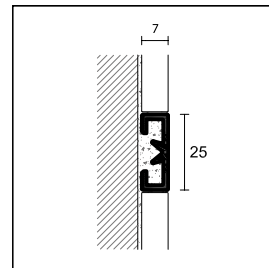

LDAD

Disponibili angoli esterni, interni e terminale
Available outside / inside corners / end caps

PROLIST - S DESIGN

lunghezza - *length* = 270 cm - L x H = 25x10

ART. finitura - *finishing*

ACCIAIO INOX CROMATO - *CHROMIUM-PLATED STAINLESS STEEL*

	nichel - <i>nickel</i>	
LAD/I	black nichel - <i>black nickel</i>	
	bronzo rame - <i>copper bronze</i>	
	bronzo ottone - <i>brass bronze</i>	

PROLIST - X DESIGN

lunghezza - *length* = 270 cm - L x H = 25x7

ART. finitura - *finishing*

ACCIAIO INOX CROMATO - *CHROMIUM-PLATED STAINLESS STEEL*

	platinum - <i>platinum</i>	
	titanium - <i>titanium</i>	
LDAD	brown - <i>brown</i>	
	dark brown - <i>dark brown</i>	
	carbon - <i>carbon</i>	

PROANGLE Q - S DESIGN

lunghezza - *length* = 270 cm - H = 8/10/12,5

ART. finitura - *finishing*

ACCIAIO INOX CROMATO - *CHROMIUM-PLATED STAINLESS STEEL*

	nichel - <i>nickel</i>	
ZQIND/	black nichel - <i>black nickel</i>	
	bronzo rame - <i>copper bronze</i>	
	bronzo ottone - <i>brass bronze</i>	

PROANGLE Q - X DESIGN

lunghezza - *length* = 270 cm - H = 8/10/12,5

ART. finitura - *finishing*

ACCIAIO INOX CROMATO - *CHROMIUM-PLATED STAINLESS STEEL*

	platinum - <i>platinum</i>	
	titanium - <i>titanium</i>	
ZQAND/	brown - <i>brown</i>	
	dark brown - <i>dark brown</i>	
	carbon - <i>carbon</i>