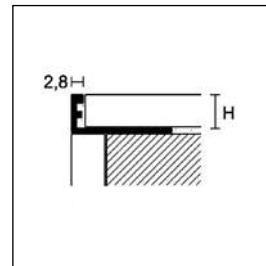

ZV/

PROANGLE

lunghezza - length = 270 cm - H = 10

ART. finitura - finishing

ALLUMINIO VERNICIATO - COLOR-COATED ALUMINIUM

TREND COLOR LIGHT

ardesia - ardesia	
bistro - bistro	
mogano - mogano	
seppia - seppia	
ZV/ oliva - oliva	
kaki - kaki	
pesca - pesca	
zafferano - zafferano	
ecru - ecru	
perla - perla