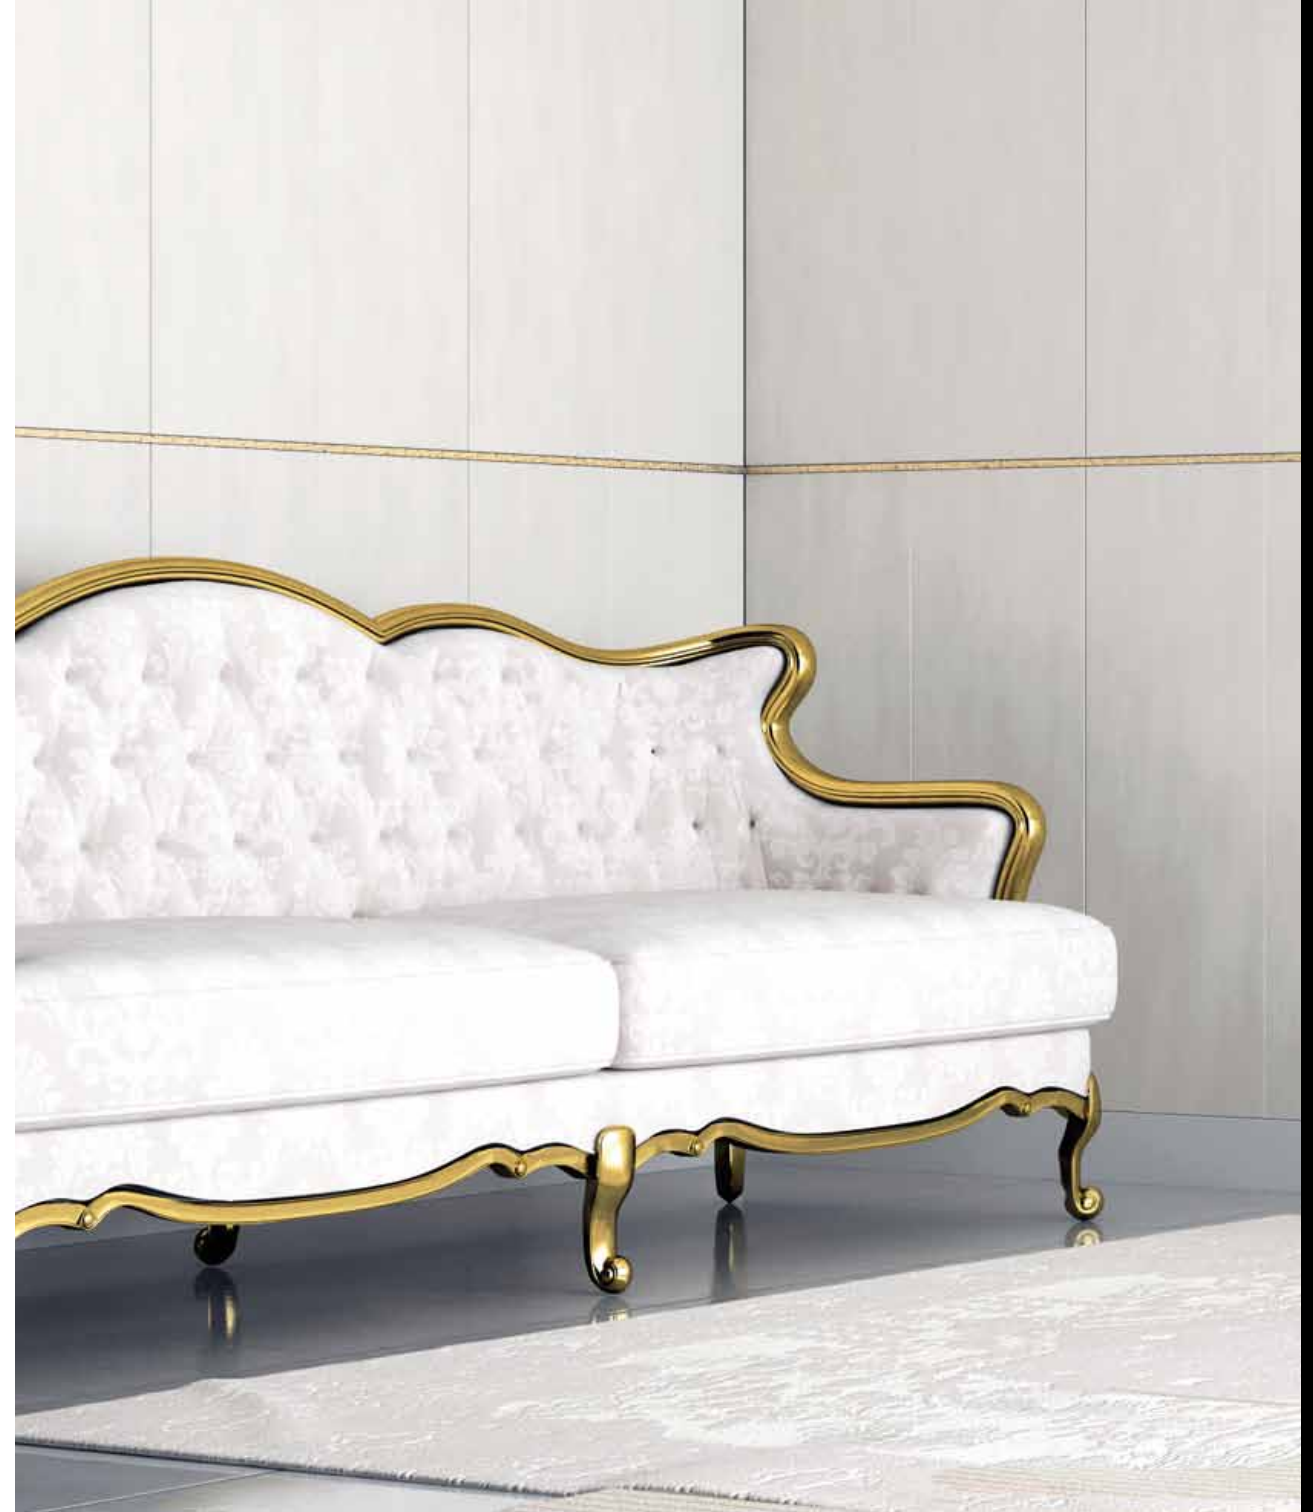

DJKC/10
DJKGC/10

UKC/10
UKGC/10

C - DESIGN

lunghezza - length = 270 cm - H = 10

ART. finitura - finishing

OTTONE - BRASS

DJKC/10	ottone cromato + cristalli Swarovski® chromium-plated brass + crystals from Swarovski®	
DJKGC/10	ottone dorato 24K + cristalli Swarovski® 24K gold-plated brass + crystals from Swarovski®	
DJKG/10	ottone dorato 24K 24K gold-plated brass	

C - DESIGN

lunghezza - length = 270 cm - H = 10

ART. finitura - finishing

OTTONE - BRASS

UKC/10	ottone cromato + cristalli Swarovski® chromium-plated brass + crystals from Swarovski®	
UKGC/10	ottone dorato 24K + cristalli Swarovski® 24K gold-plated brass + crystals from Swarovski®	
UKG/10	ottone dorato 24K 24K gold-plated brass