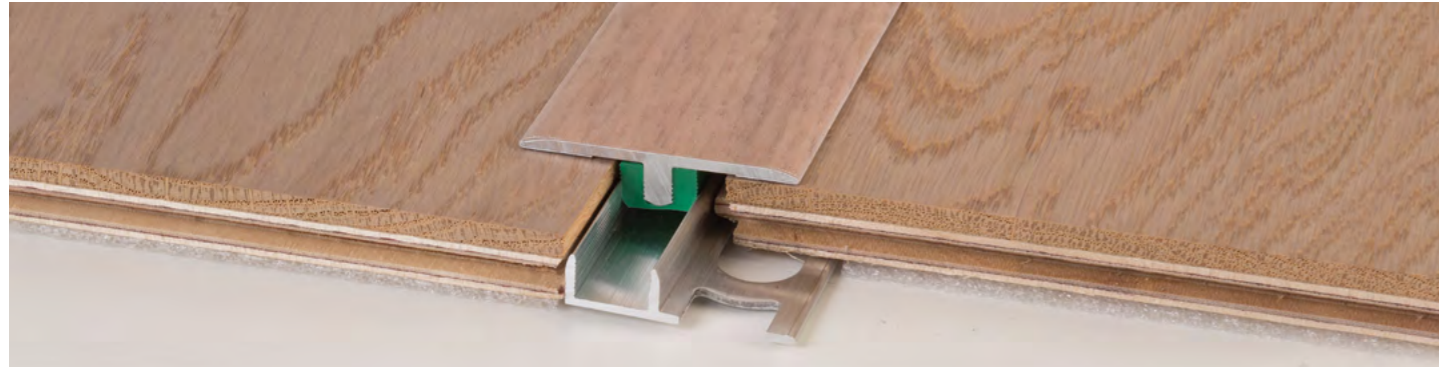

Profili Unisystem Plus Unisystem Plus profiles

Z/1/SF alluminio rivestito Alcrom® Plus Z/1/SF aluminium covered with Alcrom® Plus film

Art. / Art.	finitura / finish
Z/1/SF - PROFILO TOP TOP PROFILE	ALLUMINIO - decori ALCROM® PLUS ALUMINIUM - ALCROM® PLUS decors

lungh. = 270 cm
per pavimenti di spessore
da 6,5 a 22,6 mm
length = 270 cm
for floors with thickness
from 6,5 to 22,6 mm

02	04	05	07	08	09	10	11	12	13	14
15	18	19	20	25	26	30	31	32	34	35
36	37	38	39	40	41	42	43	44	45	46
47	48	50	60	65	70	71	72	73	74	75
76	77	78	79	80	81	89	90	91	92	93
94	95	351	363	372	374	490	560	580	590	665
670	716	848	866	884	912	951	975	1024	1033	1042
1078	1090	1201	1202	1203	1204	1205	1206	1207	1208	1209
1210	1211	1212	1213	1214	1215	1216	1217	100	nero 97 black 97	

ALLUMINIO ANODIZZATO
ANODISED ALUMINIUM

argento silver	oro gold	oro sabbia sand gold	bronzo bronze	titanio titanium

Art. / Art.	finitura / finish
Z3/30/SF - PROFILO TOP TOP PROFILE	ALLUMINIO ANODIZZATO ANODISED ALUMINIUM

lungh. = 270 cm - per pavimenti di spessore da 6,5 a 22,6 mm
length = 270 cm - for floors with thickness from 6,5 to 22,6 mm

argento silver	oro gold	oro sabbia sand gold

Art. / Art.	finitura / finish	Art. / Art.
TPU/ - BASE BASE	ALLUMINIO ALUMINIUM	TU/6 - CLIP CLIP

lungh. = 270 cm
length = 270 cm

Altezza = 6-10-13-15-22
Height = 6-10-13-15-22

alluminio naturale
natural aluminium

Altezza = 6
Height = 6

Art. / Art.	finitura / finish
TPZ/47/CV - PROFILO TOP + BASE TOP PROFILE + BASE	ALLUMINIO - decori ALCROM® PLUS ALUMINIUM - ALCROM® PLUS decors

lungh. = 90 cm
per pavimenti di spessore
da 6,5 a 10 mm
length = 90 cm
for floors with thickness
from 6,5 to 10 mm

05	09	10	14	15	19	20	26	30	31	38
39	40	42	45	48	50	60	65	70	75	77
78	80	89	90	91	580	1201	1202	1203	1204	1205
1206	1207	1208	1209	1210	1211	1212	1213	1214	1215	1216
1217										

ALLUMINIO ANODIZZATO
ANODISED ALUMINIUM

argento silver	oro gold

Art. / Art.	finitura / finish
TPZ/410/CV - PROFILO TOP + BASE TOP PROFILE + BASE	ALLUMINIO ANODIZZATO ANODISED ALUMINIUM

lungh. = 90 cm - per pavimenti di spessore da 9,6 a 12,5 mm
length = 90 cm - for floors with thickness from 9,6 to 12,5 mm

argento silver	oro gold

Art. / Art.	finitura / finish
TPZ/413/CV - PROFILO TOP + BASE TOP PROFILE + BASE	ALLUMINIO ANODIZZATO ANODISED ALUMINIUM

lungh. = 90 cm - per pavimenti di spessore da 12,6 a 15,5 mm
length = 90 cm - for floors with thickness from 12,6 to 15,5 mm

argento silver	oro gold