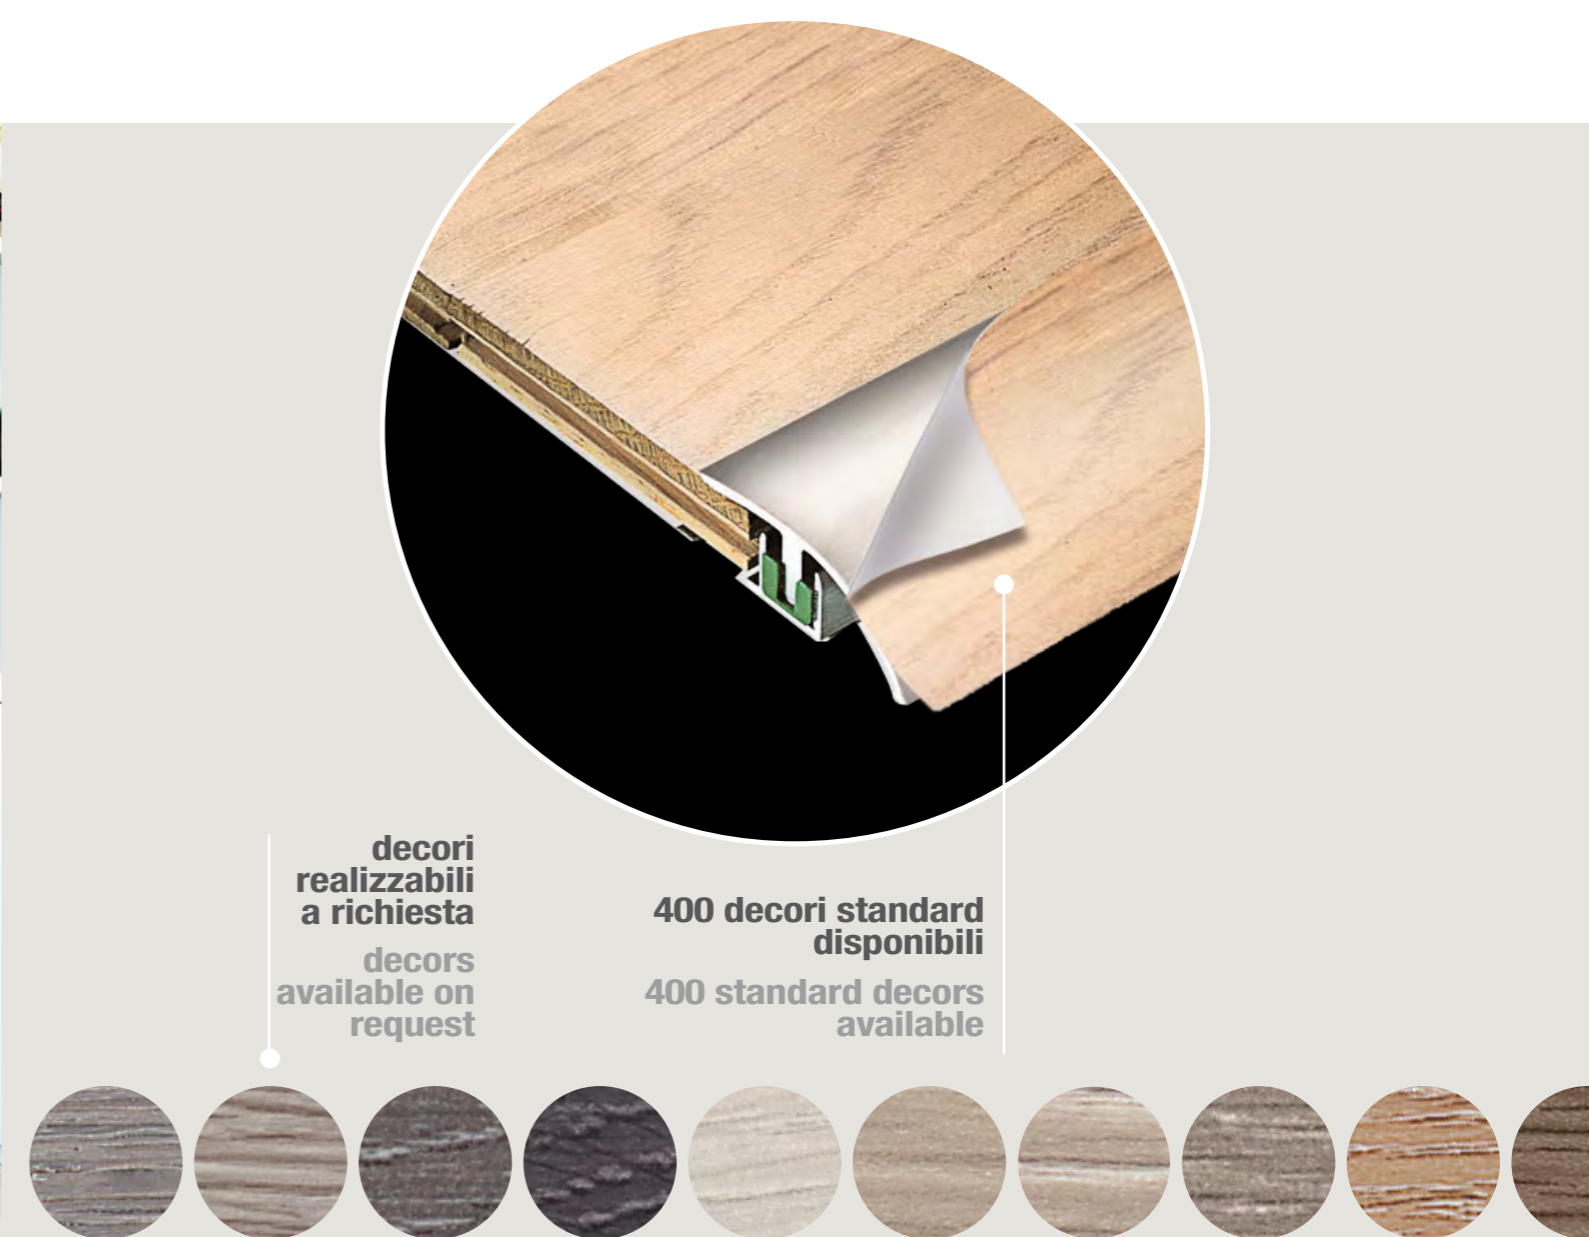

Grazie all'innovativo sistema di stampa digitale Profilpas Digital System PDS, possiamo riprodurre qualsiasi decoro su pellicola Alcrom® Plus per abbinare perfettamente il profilo o battiscopa al pavimento. La nostra banca dati contiene oltre 400 decori standard Alcrom® Plus: una vastissima selezione di decori legno, ma anche pietra o cemento, per soddisfare qualsiasi esigenza. Ma non è finita qui.

Con Profilpas la possibilità di personalizzazione è davvero infinita: ci basta solamente ricevere un campione per poter realizzare qualsiasi ulteriore decoro, anche di fantasia! L'intero processo produttivo avviene all'interno del nostro stabilimento: dalla scannerizzazione del campione fino alla stampa e all'applicazione della pellicola.

Thanks to the innovative digital printing technology, Profilpas Digital System PDS, we can reproduce any decor on Alcrom® Plus film to perfectly combine the profile or skirting board with the floor. Our database contains more than 400 standard decors Alcrom® Plus: a huge selection of wood-effect as well as stone- or cement-effect decors, to meet every need. But that's not all.

The possibility of customization is really limitless with Profilpas: we just need to get a sample for creating any further decor, even a fantasy one! The whole production process is made inside our factory: from the scanning to the printing and the application of the film.