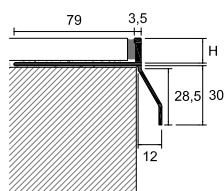

Protec CPCV - CPCI

Profili perimetrali disponibili in alluminio verniciato (CPCV) e acciaio inox (CPCI). Progettati con sezione a sbalzo, garantiscono il defluire dell'acqua evitandone il contatto con il bordo esterno della terrazza o del balcone. Utilizzabili con piastrelle fino a 21 mm di spessore, sono dotati di pezzi speciali per la realizzazione di angoli esterni, interni e giunzioni. CPCV/30/, grazie alla sezione a sbalzo di soli 30 mm, è la soluzione ideale per la ristrutturazione di vecchie terrazze in quanto permette di evitare la rimozione delle ringhiere perimetrali. Quest'ultimo è disponibile anche nella versione drenante CPCVD/30/, dotata di una parte a vista che agevola il deflusso dell'acqua piovana dalla superficie piastrellata e di una parte a sbalzo sottostante dotata di fori ad asola che consentono l'ulteriore scarico dell'acqua filtrata sotto piastrella.

Perimeter profiles available in colour-coated aluminium (CPCV) and stainless steel (CPCI). Designed with a protruding drip section, they guarantee the outflow of water, avoiding the contact with the external edge of the terrace or balcony. Available for tiles with thickness up to 21 mm, they are provided with special accessories for the creation of outside corners, inside corners and junctions. CPCV/30/, thanks to its protruding drip section of just 30 mm, is the perfect solution for the refurbishment of old terraces because it allows to avoid the removal of the perimeter railings. The latter is also available in the CPCVD/30/ draining version, which has an exposed part that facilitates rainwater outflow from the tiled surface and a protruding part underneath equipped with slotted holes that allow additional drainage of water filtered under tiles.

CPCV/30/