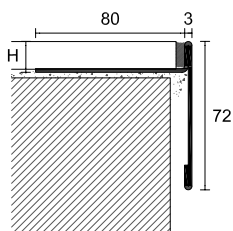

Protec CPEV - CPEI

Profili reversibili perimetrali disponibili in alluminio verniciato (CPEV) e in acciaio inox (CPEI). Grazie alla loro particolare sezione, sono indicati anche per la protezione dei bordi di gradini o marciapiedi. Utilizzabili con piastrelle da 11 a 32 mm di spessore, sono dotati di pezzi speciali per la realizzazione di angoli esterni e giunzioni.

Perimeter reversible profiles available in colour-coated aluminium (CPEV) and stainless steel (CPEI). Thanks to their section, they can also be used for the protection of steps or sidewalks. Available for tiles with thickness from 11 to 32 mm, they are provided with special accessories for the creation of outside corners and junctions.

CPEV/72/

FINITURE - FINISHES CPEV

grigio cenere
ash grey
RAL 7038

grigio antico
ancient grey

grigio metallo
metal grey
RAL 9006

CPEI

acciaio inox lucido
polished stainless steel