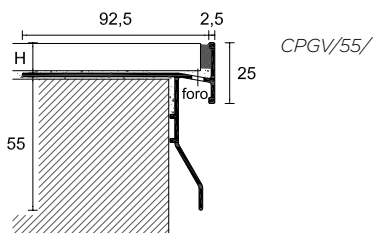

Protec CPGV

Profili perimetrali drenanti in alluminio composti da una parte a vista verticale che copre il bordo della pavimentazione, permettendo il deflusso delle acque meteoriche che scorrono sulla superficie piastrellata; e una parte a sbalzo dotata di fori ad asola che permettono l'ulteriore scarico dell'acqua filtrata sotto piastrella. Una soluzione che riduce i problemi legati al gelo e al disgelo e le conseguenti antiestetiche efflorescenze che si creano sulle fughe cementizie. Utilizzabili con piastrelle fino a 12,5 mm di spessore, sono dotati di pezzi speciali per la realizzazione di angoli esterni, interni e giunzioni.

Draining perimeter profiles in aluminium composed of a vertical part that covers the tiles border and allows the outflow of rainwater from the tiled surface, and a protruding part with holes that allow the further outflow of water seeped under the tiles. This is a useful solution for reducing the problems of freezing and thawing and the creation of unsightly efflorescence on the cement joints. Available for tiles with thickness up to 12,5 mm, they are provided with special accessories for the creation of outside corners, inside corners and junctions.

FINITURE - FINISHES CPGV