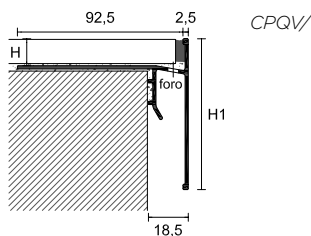

Protec CPQV

Protec CPQV è una serie di profili perimetrali per la protezione e la finitura dei bordi esterni di terrazze e balconi. Il profilo presenta una parte a vista verticale che copre il bordo della pavimentazione e permette il deflusso delle acque meteoriche che scorrono sulla superficie piastrellata; altri fori ad asola, presenti sulla parte a sbalzo, permettono l'ulteriore scarico dell'acqua filtrata sotto piastrella. Tale soluzione tecnica ed il conseguente drenaggio riducono i problemi legati al gelo e disgelo e le antiestetiche efflorescenze che si verificano sulle fughe cementizie. Indicato per piastrelle sino a 12,5 mm di spessore.

Protec CPQV is a series of perimeter profiles for the protection and finishing of the outer edges of terraces and balconies. The profile has a vertical visible part that covers the edge of the pavement and allows the outflow of the rainwater that flows on the tiled surface; other slot holes, present on the cantilever part, allow the further discharge of filtered water under tile. This technical solution and the consequent drainage reduce the problems related to frost and thaw and the unsightly efflorescence that occur on cement joints. Suitable for tiles up to 12.5 mm thick.

CPQV/50/10 alluminio
verniciato grigio cenere RAL
7038 raggrinzato
CPQV/50/10 ash grey RAL
7038 embossed colour-coated
aluminium

angolo esterno e giunzione
outside corner and junction

FINITURE - FINISHES CPQV