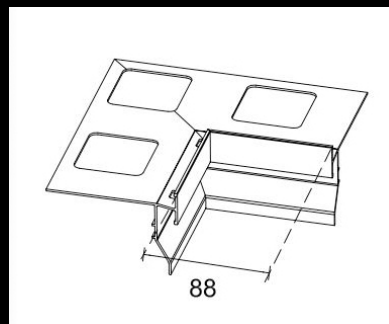

angolo interno
inside corner