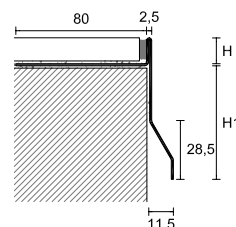

Protec CPCV - CPCI

Profili perimetrali disponibili in alluminio verniciato (CPCV) e acciaio inox (CPCI). Progettati con sezione a sbalzo, garantiscono il defluire dell'acqua evitandone il contatto con il bordo esterno della terrazza o del balcone. Utilizzabili con piastrelle fino a 21 mm di spessore, sono dotati di pezzi speciali per la realizzazione di angoli esterni, interni e giunzioni. CPCV/30/, grazie alla sezione a sbalzo di soli 30 mm, è la soluzione ideale per la ristrutturazione di vecchie terrazze in quanto permette di evitare la rimozione delle ringhiere perimetrali. Quest'ultimo è disponibile anche nella versione drenante CPCVD/30/, dotata di una parte a vista che agevola il deflusso dell'acqua piovana dalla superficie piastrellata e di una parte a sbalzo sottostante dotata di fori ad asola che consentono l'ulteriore scarico dell'acqua filtrata sotto piastrella.

Perimeter profiles available in colour-coated aluminium (CPCV) and stainless steel (CPCI). Designed with a protruding drip section, they guarantee the outflow of water, avoiding the contact with the external edge of the terrace or balcony. Available for tiles with thickness up to 21 mm, they are provided with special accessories for the creation of outside corners, inside corners and junctions. CPCV/30/, thanks to its protruding drip section of just 30 mm, is the perfect solution for the refurbishment of old terraces because it allows to avoid the removal of the perimeter railings. The latter is also available in the CPCVD/30/ draining version, which has an exposed part that facilitates rainwater outflow from the tiled surface and a protruding part underneath equipped with slotted holes that allow additional drainage of water filtered under tiles.

CPCI/