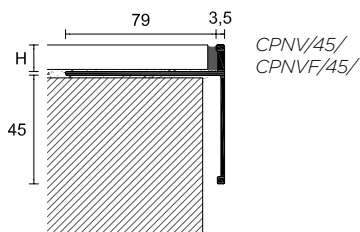

FINITURE - FINISHES CPNV

grigio
antico
*ancient
grey*

grigio cenere
raggrinzato
*ash grey
embossed
RAL 7038*